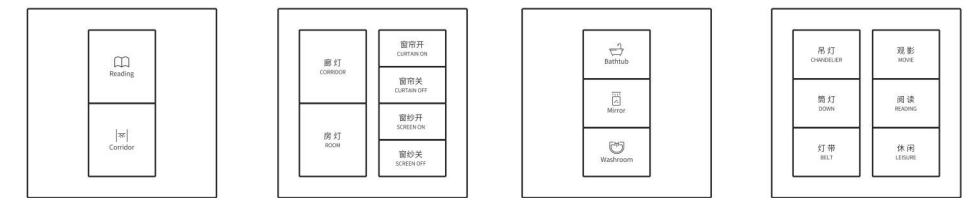

RD1' SERIES

RD2' SERIES

Colour 颜色

边框颜色

常规色

定制色

面板芯颜色

常规色

定制色

Parameters 参数

接线方式	强电485	弱电干接点	弱电485	KNX总线	无线Zigbee	无线En-WAVE	无线蓝牙
系列名称	RD1、RD2	○	○	○	○	○	○
开关类型	轻触开关	○	○	○	○	○	○
工作电源	AC220V	DC12V/24V	DC12V/24V	DC12V/30V	AC220V	AC220V/DC3V	AC220V
阻性负载	1路≤1000W	—	—	○	○	○	○
容性负载	1路≤200W	—	—	○	○	○	○
感性负载	1路≤200W	—	—	○	○	○	○
共阴共阳	—	○	—	—	—	—	—
通信系统	○	—	○	○	○	○	○
零火线	○	—	—	—	○	○	○
继电器	16A	—	—	—	○	○	○
变背光功能	○	○	○	○	○	○	○
按键寿命	10万次	○	○	○	○	○	○
安装方式	标准86底盒	○	○	○	○	○	○
外框固定	钢制联体支架	○	○	○	○	○	○
产品特点	双色LED防眩光指示按键、360度任意点按、多种接线方式、场景图案文字定制、按键随意组合设计手感舒适、面板按键多种材质可选;						

Size 尺寸

产品尺寸	86*86*11(mm)不含底座
安装方式	安装45mm深以上86底盒
可做联排	单体、二联体、三联体、四联体

Material 材质

边框材料	铝合金、钢化玻璃、塑料可选
按键材料	铝合金、钢化玻璃、塑料可选
材料型号	AG(肤感玻璃)、G(2.5D玻璃)、A(铝合金)、P(塑料)