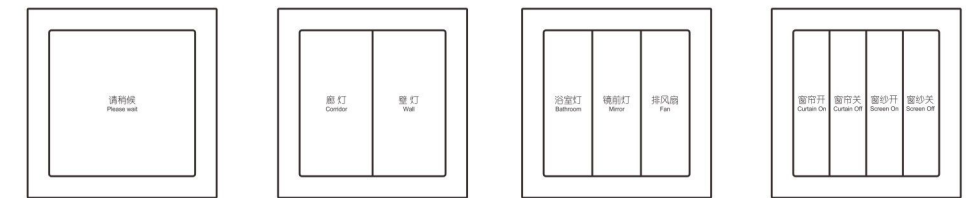

# H8 Series

Stiff and three-dimensional, the switch design of the entire collection gives a sense of overwhelming power

Graun Smart Hotel Control Panel

Graun

Type  
型号

H8-A3' SERIES

Colour  
颜色

边框颜色