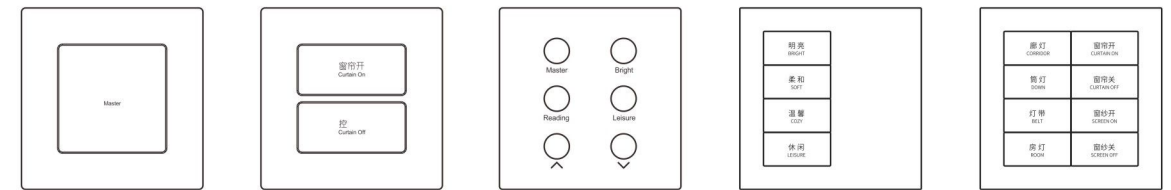

Type 型号

A51' SERIES

A56' SERIES

A58' SERIES

Colour 颜色

边框颜色

常规色

定制色

面板芯颜色

常规色

定制色

Parameters 参数

接线方式	强电485	弱电干接点	弱电485	KNX总线	无线Zigbee	无线蓝牙
系列名称	A51、A56、A58	○	○	○	—	—
开关类型	轻触开关	○	○	○	—	—
工作电源	AC220V	DC12V/24V	DC12V/24V	DC12V/30V	—	—
阻性负载	1路≤1000W	—	—	○	—	—
容性负载	1路≤200W	—	—	○	—	—
感性负载	1路≤200W	—	—	○	—	—
共阴共阳	—	○	—	—	—	—
通信系统	○	—	○	○	—	—
零火线	○	—	—	—	—	—
继电器	16A	—	—	—	—	—
变背光功能	○	○	○	○	—	—
按键寿命	10万次	○	○	○	—	—
安装方式	标准86底盒	○	○	○	—	—
外框固定	钢制联体支架	○	○	○	—	—
产品特点	双色LED防眩光指示按键、场景图案文字定制、大按键设计手感舒适、按键多种材质可选					

Size 尺寸

产品尺寸	88*88*7.2(mm)不含底座
安装方式	安装45mm深以上86底盒
可做联排	单体、二联体、三联体、四联体

Material 材质

边框材料	铝合金
按键材料	铝合金、塑料可选
材料型号	A(铝合金)、P(塑料)