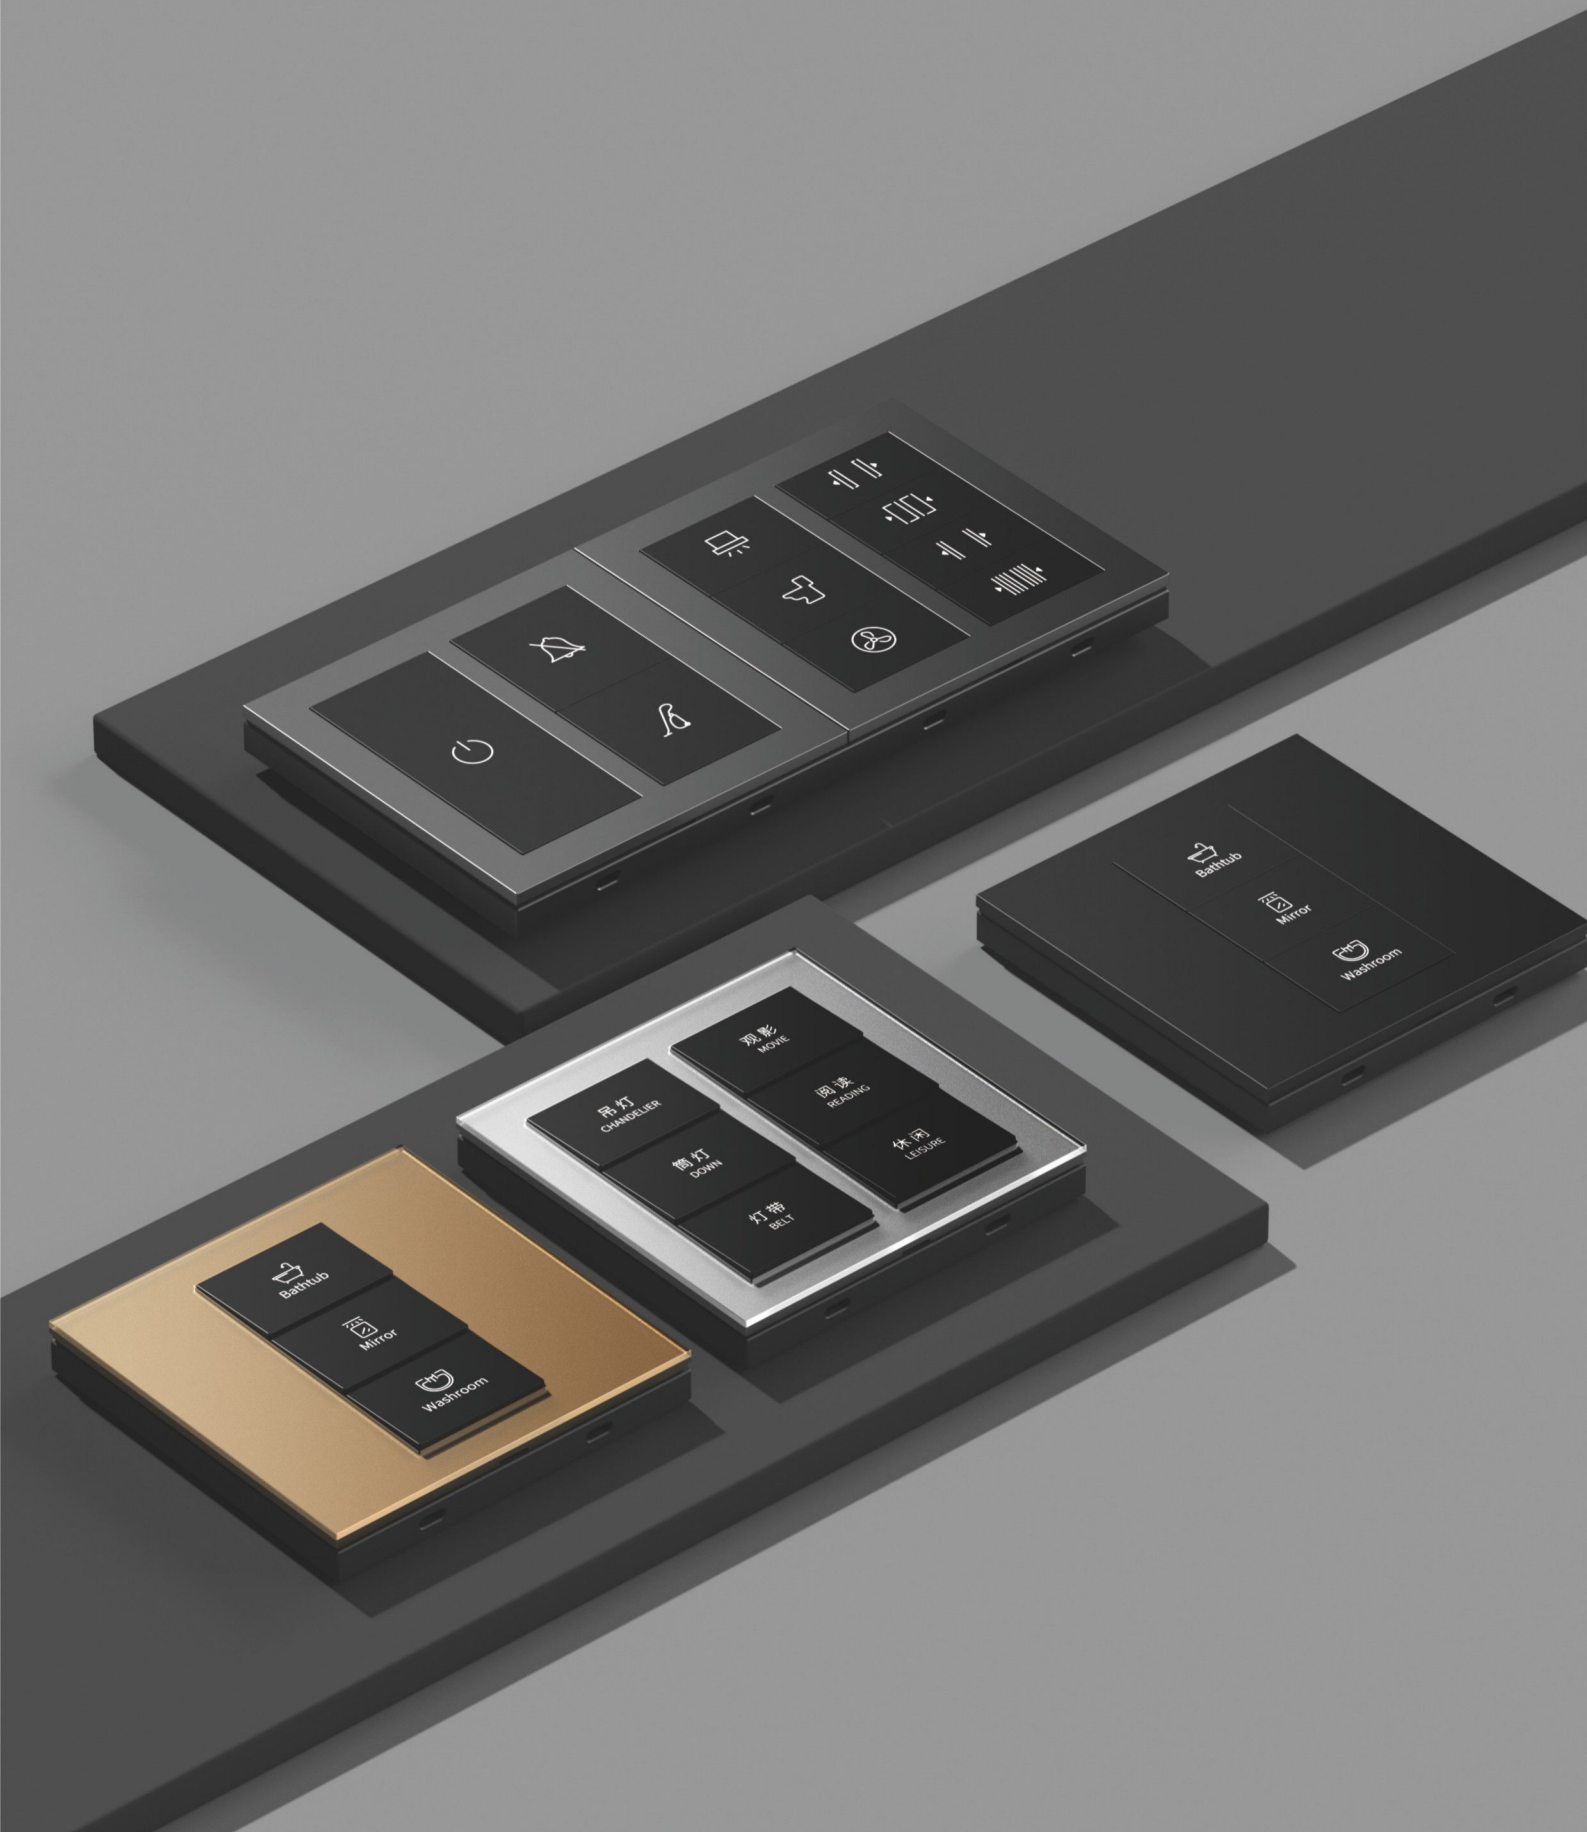

RD1 Series

Say goodbye to unevenness and make the space more simple and beautiful, the finishing touch to your home.

Graun Smart Hotel Control Panel

Graun

Type 型号